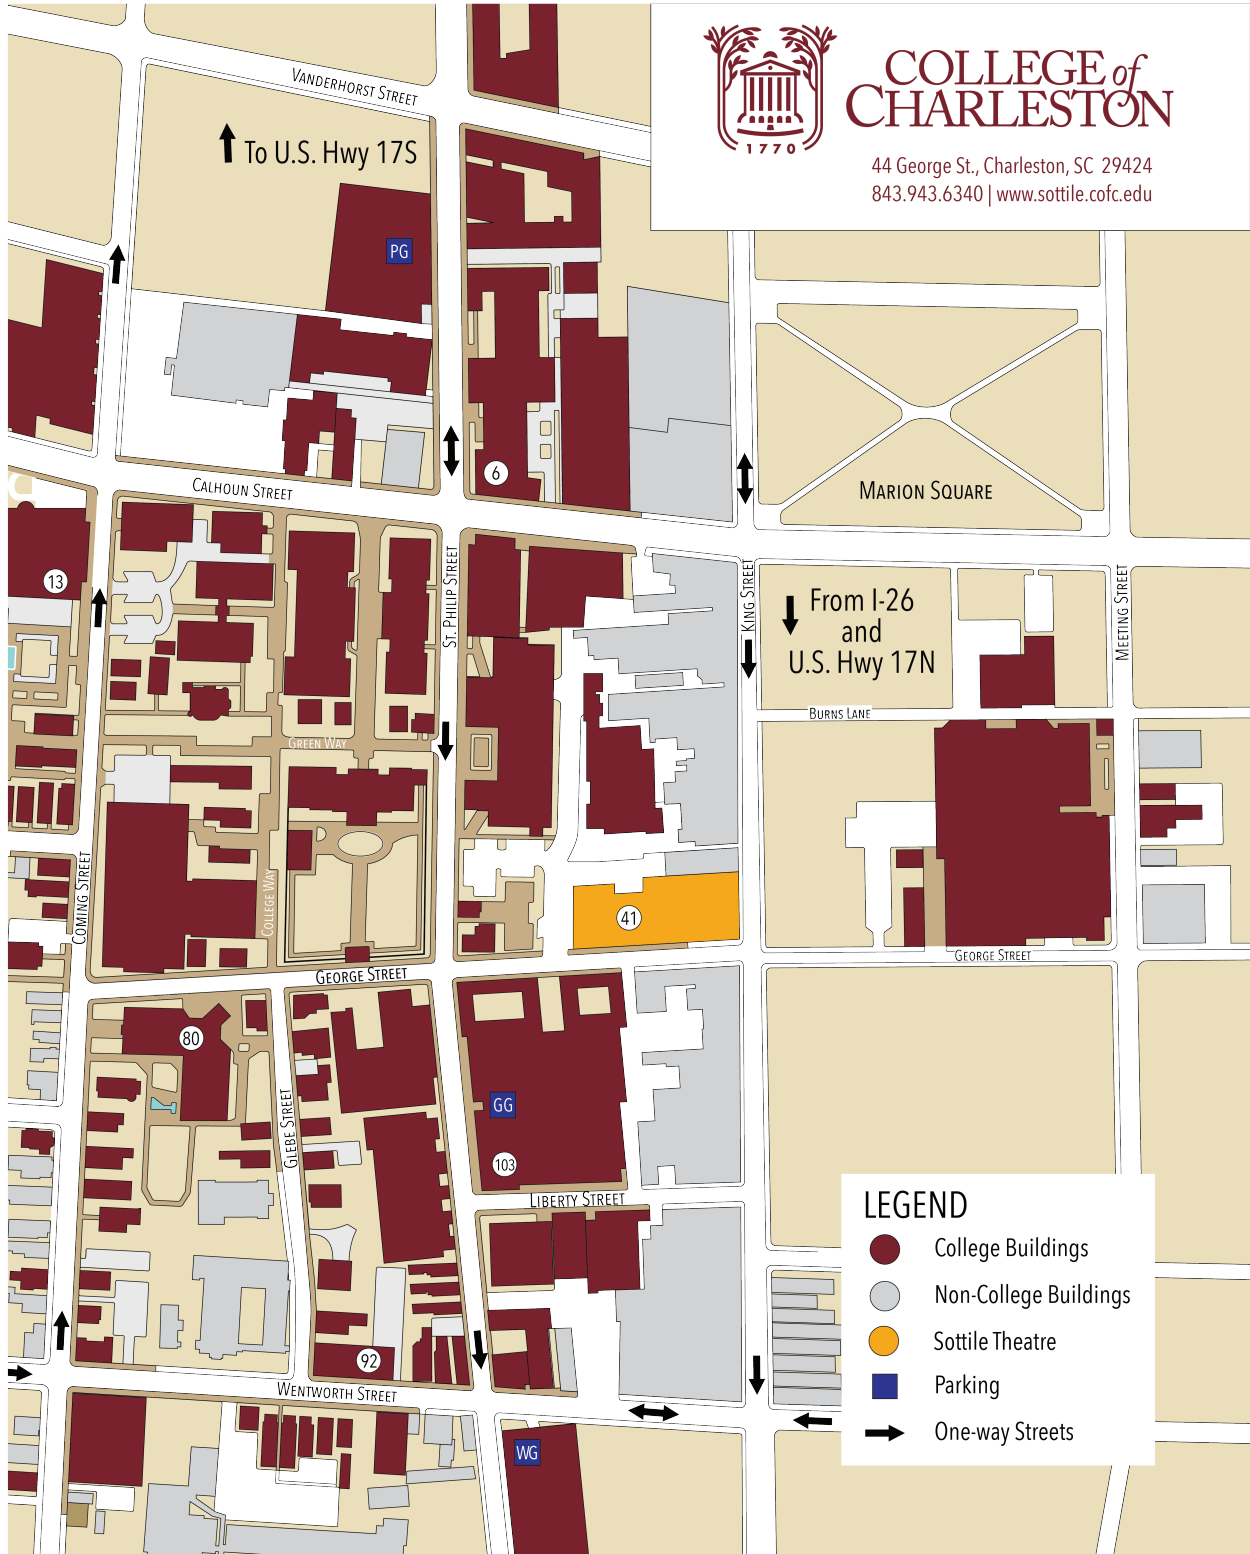

Sottile Quick Guide Map

COLLEGE of CHARLESTON

44 George St., Charleston, SC 29424
843.943.6340 | www.sottile.cofc.edu

LEGEND

- College Buildings
- Non-College Buildings
- Sottile Theatre
- Parking
- One-way Streets

Numerical Order

- 6 Chick-fil-A, City Bistro
- 13 Starbucks
- 41 Sottile Theatre
- 92 Marty's Place
- 103 Fresh Food Company

Parking Garages

- GG George Street Garage.....34 St Philip Street
- PG St Philip Street Garage.....89 St Philip Street